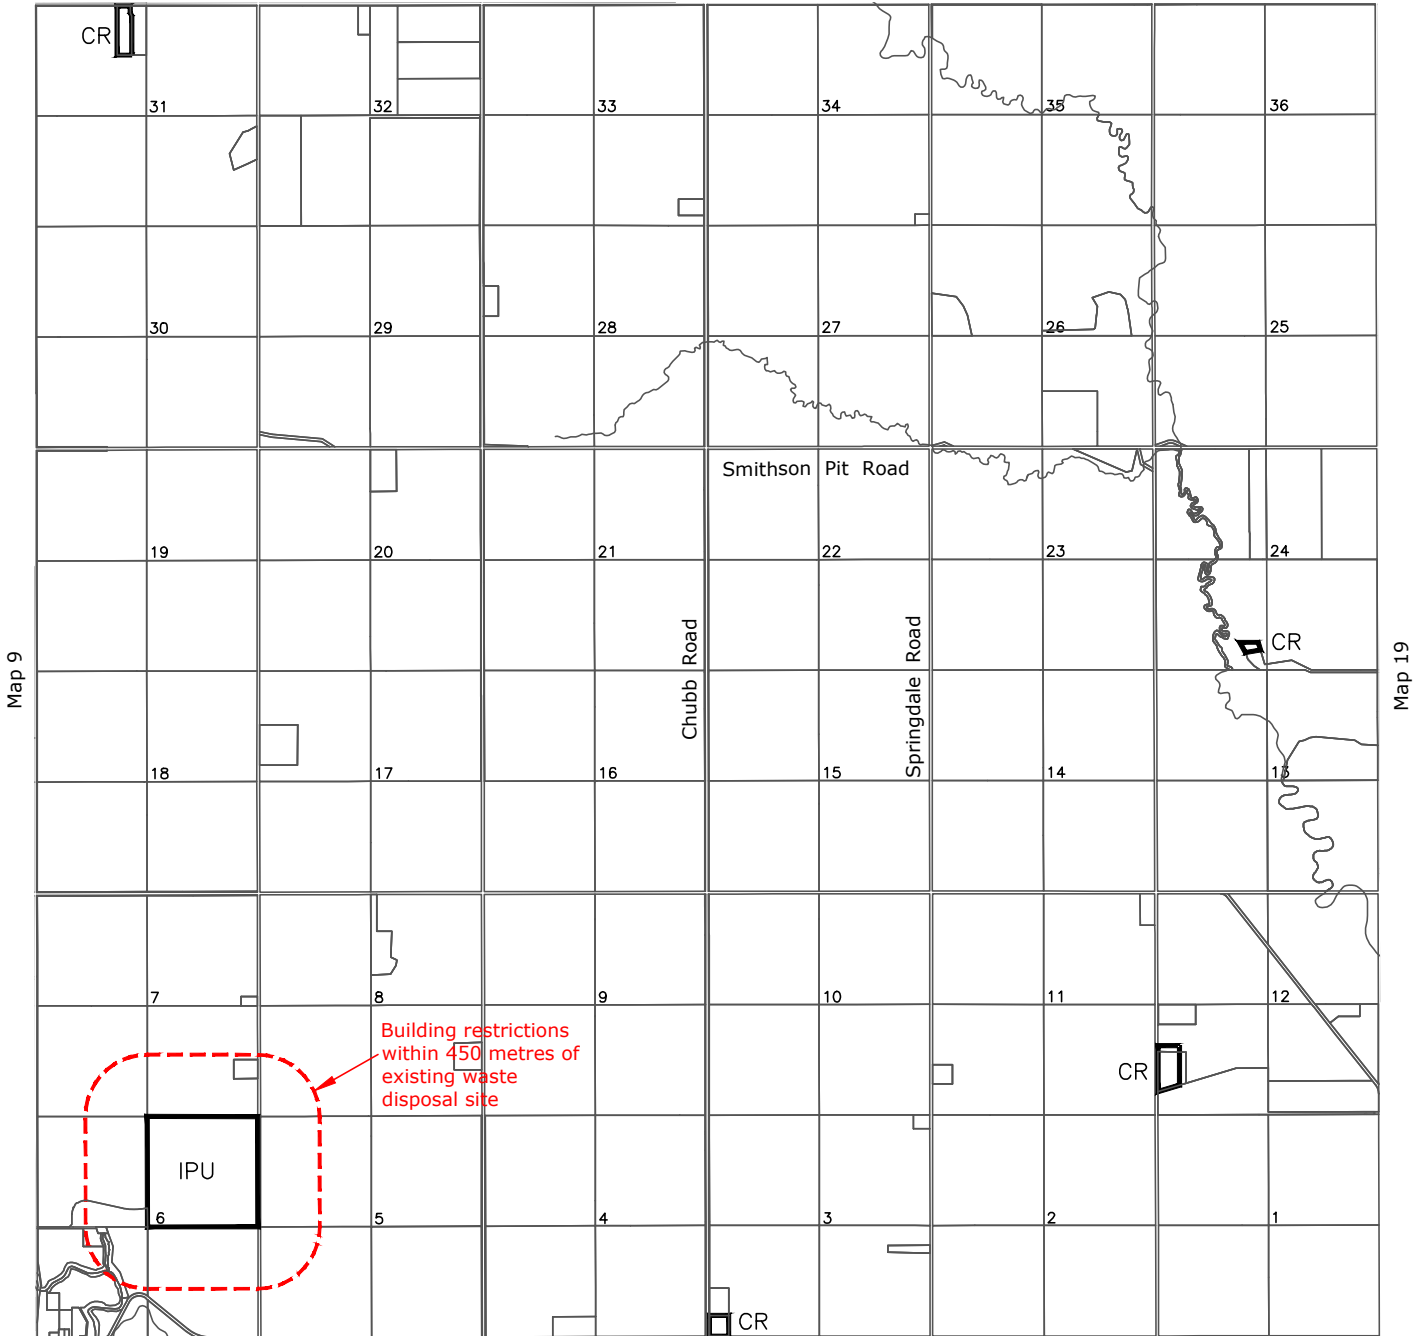

# Ponoka County Land Use Bylaw 7-08-LU

Map 13

Map 9

Map 19

Map 15

Bluffton  
See detailed map

## Township 44-2 W5

AG Agricultural	LR Lake Resort	UR Urban Residential
RA Restricted Agriculture	REC Recreation	UC Urban Commercial
AS Agriculture Smallholding	RR Recreational Resort	UI Urban Industrial
CR Country Residential	RVR Recreational Vehicle Resort	IPU Institutional and Public Uses
CRH Country Residential Hobby Farm	AIR Airport	PLC Prime Location Commercial
WP Watershed Protection	RI Rural Industrial	DC Direct Control
	RC Rural Commercial	CLSA Chain Lakes Special Areas
		RMX Residential Mixed Use

Map 14

All land is classified Agriculture unless marked otherwise