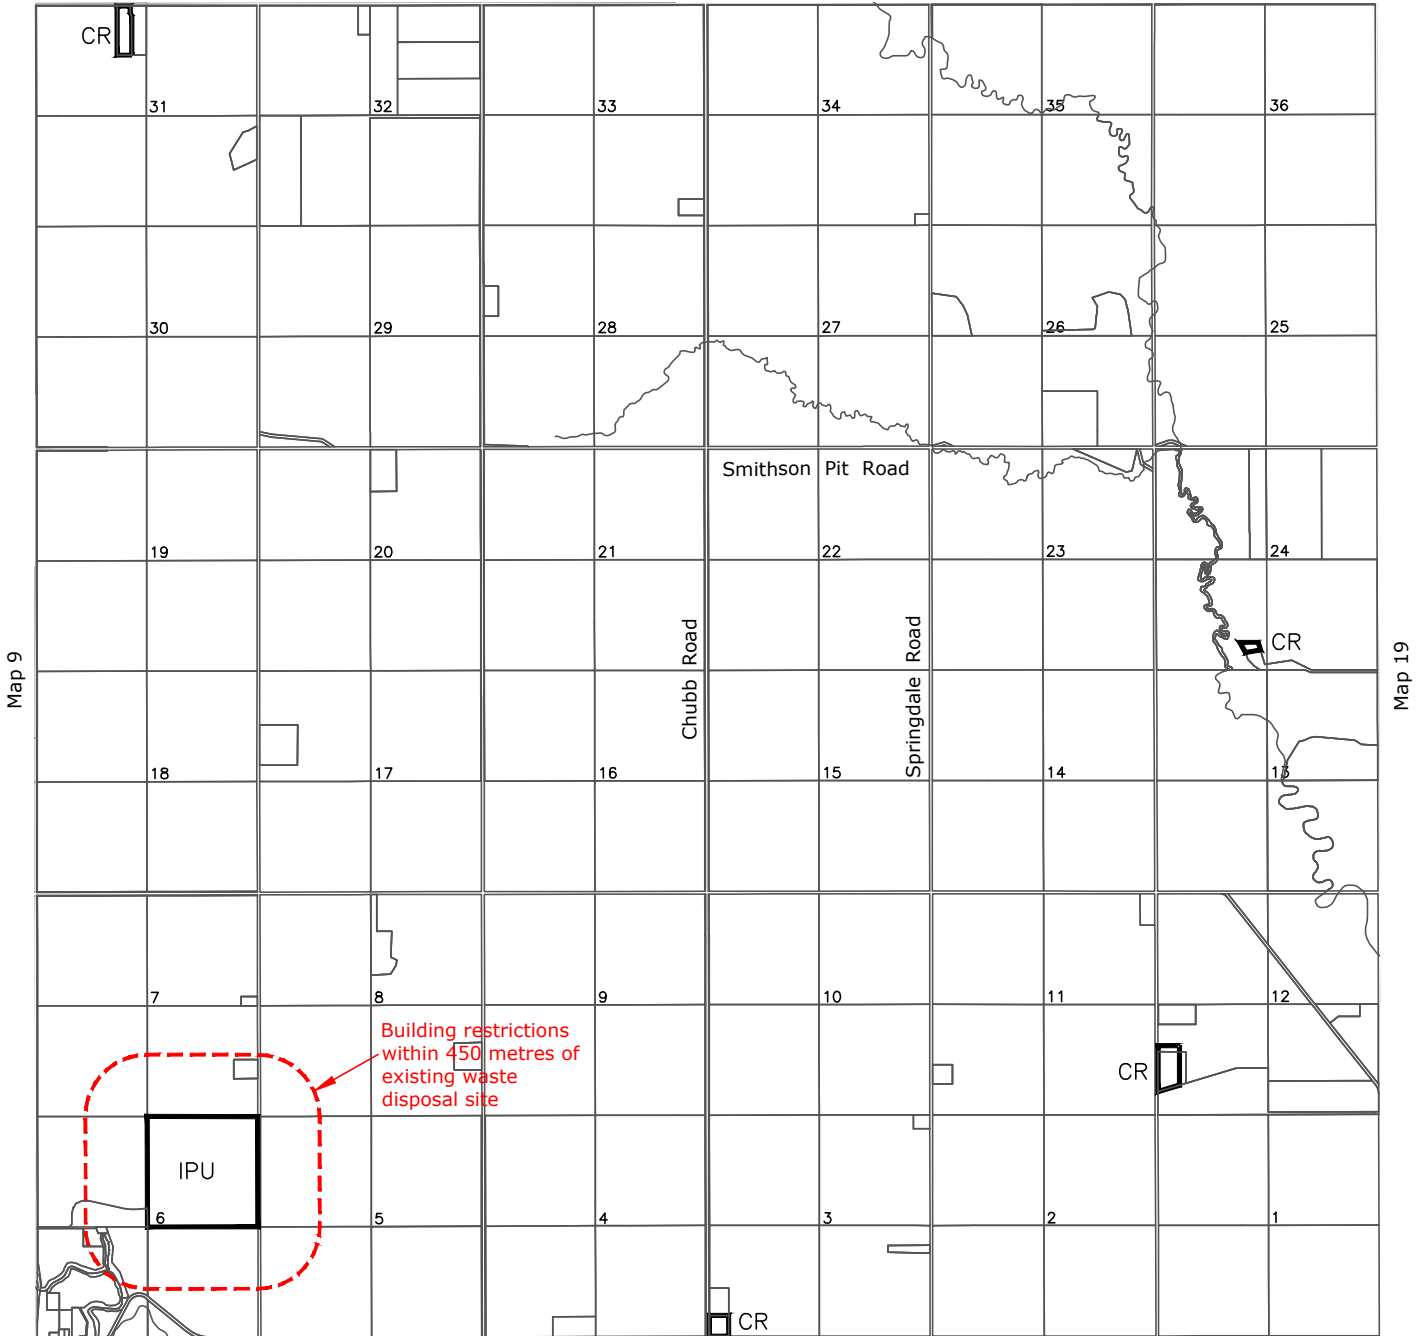

# Ponoka County Land Use Bylaw 7-08-LU

Map 13

Bluffton  
See detailed map

Map 15

## Township 44-2 W5

AG Agricultural	LR Lake Resort	UR Urban Residential
RA Restricted Agriculture	REC Recreation	UC Urban Commercial
AS Agriculture Smallholding	RR Recreational Resort	UI Urban Industrial
CR Country Residential	RVR Recreational Vehicle Resort	IPU Institutional and Public Uses
CRH Country Residential Hobby Farm	AIR Airport	PLC Prime Location Commercial
WP Watershed Protection	RI Rural Industrial	DC Direct Control
	RC Rural Commercial	CLSA Chain Lakes Special Areas
		RMX Residential Mixed Use

All land is classified Agriculture unless marked otherwise

Map 14