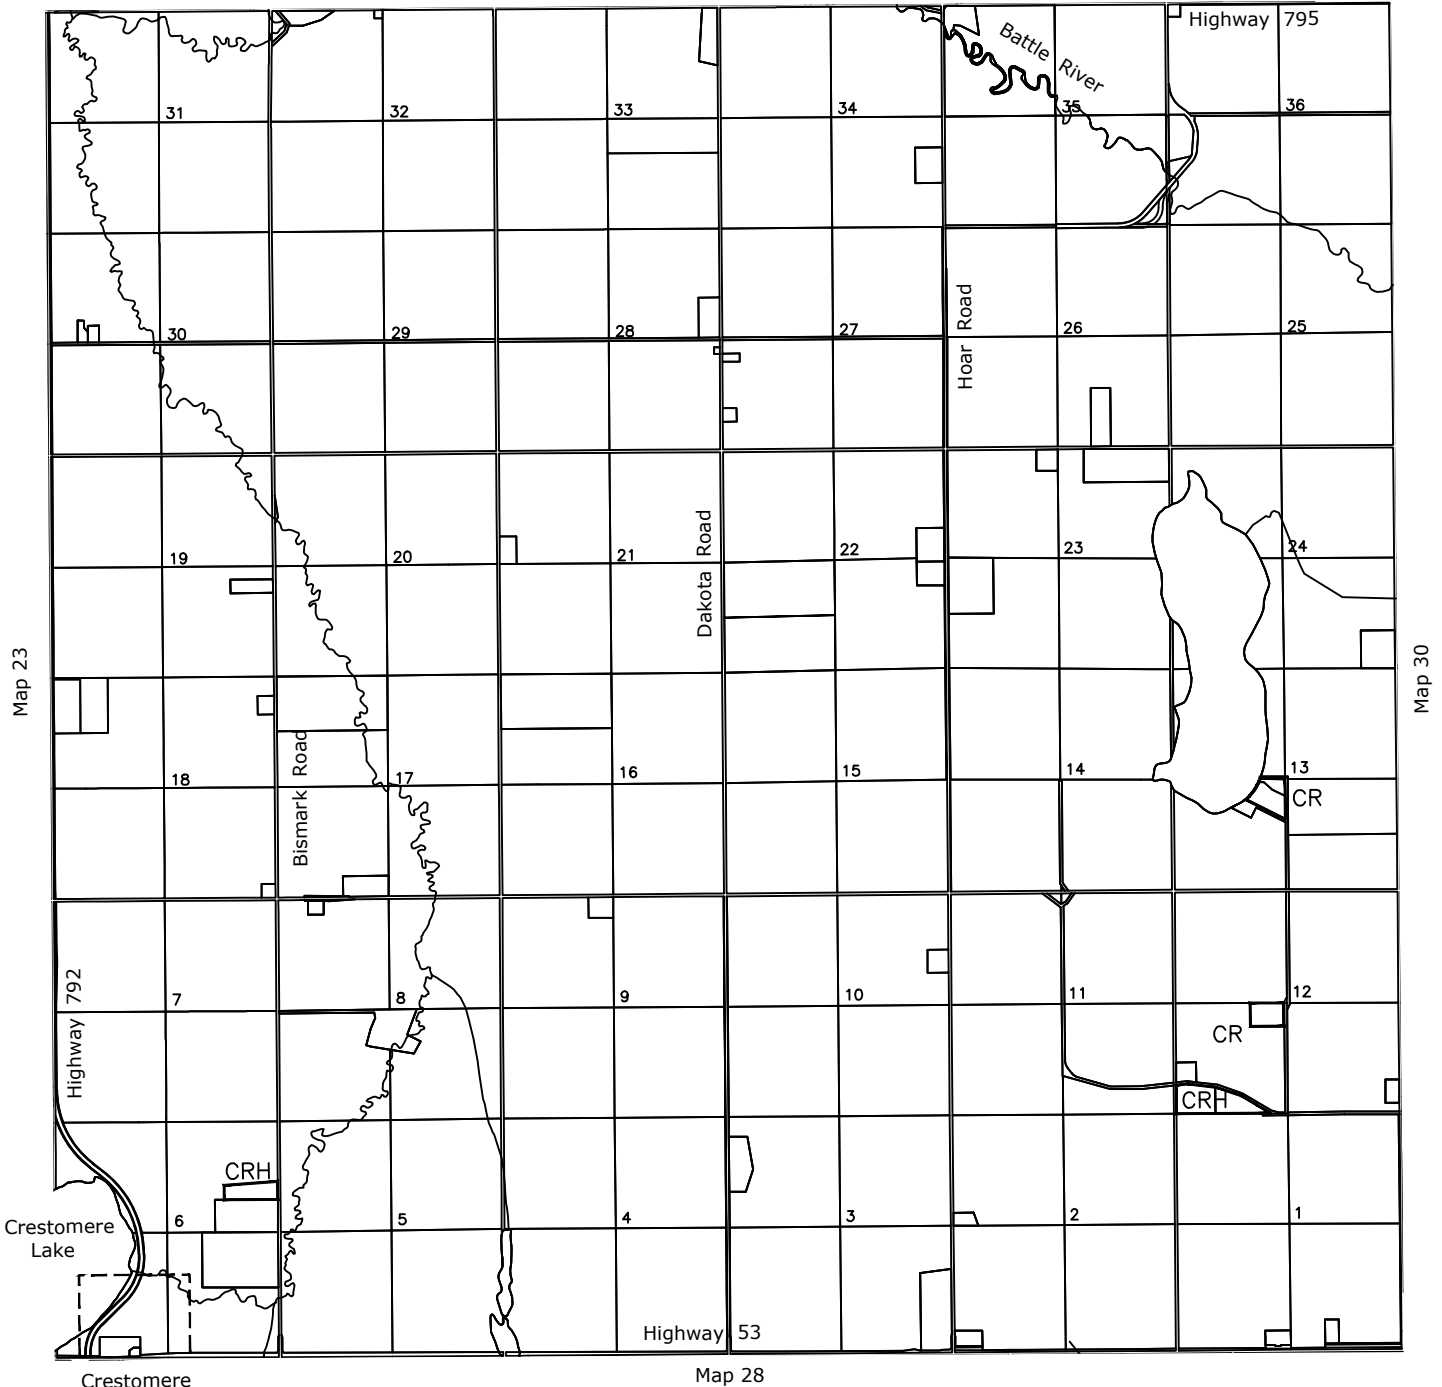

Ponoka County Land Use Bylaw 7-08-LU

Map 26

Crestomere
See detailed map

Map 28

Township 43-27 W4

AG Agricultural	LR Lake Resort	UR Urban Residential
RA Restricted Agriculture	REC Recreation	UC Urban Commercial
AS Agriculture Smallholding	RR Recreational Resort	UI Urban Industrial
CR Country Residential	RVR Recreational Vehicle Resort	IPU Institutional and Public Uses
CRH Country Residential Hobby Farm	AIR Airport	PLC Prime Location Commercial
WP Watershed Protection	RI Rural Industrial	DC Direct Control
	RC Rural Commercial	CLSA Chain Lakes Special Areas
		RMX Residential Mixed Use

All land is classified Agriculture unless marked otherwise

Map 27