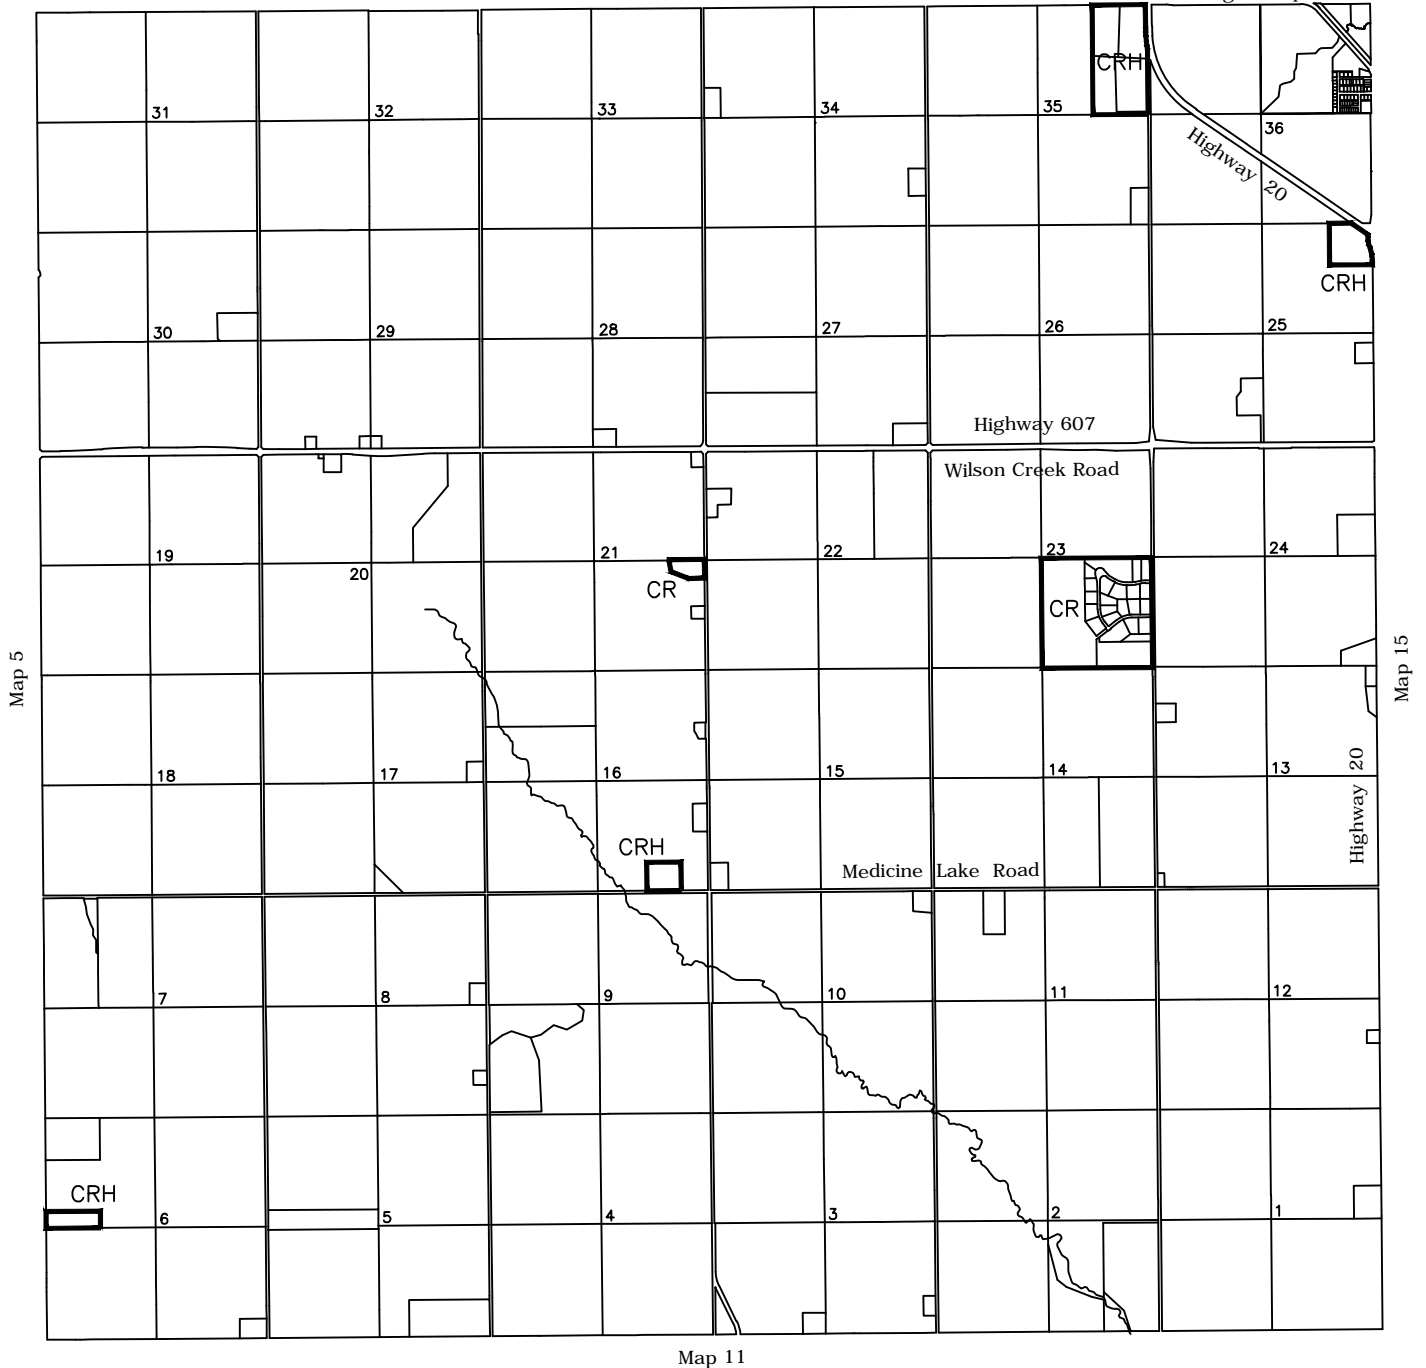

Ponoka County

Land Use Bylaw 7-08-LU

Map 9

Bluffton
See enlarged map

Township 43-3 W5

AG Agricultural	LR Lake Resort	UR Urban Residential
RA Restricted Agriculture	REC Recreation	UC Urban Commercial
AS Agriculture Smallholding	RR Recreational Resort	UI Urban Industrial
CR Country Residential	RVR Recreational Vehicle Resort	IPU Institutional and Public Uses
CRH Country Residential Hobby Farm	AIR Airport	PLC Prime Location Commercial
WP Watershed Protection	RI Rural Industrial	DC Direct Control
	RC Rural Commercial	CLSA Chain Lakes Special Areas
		RMX Residential Mixed Use

Map 10

All land is classified Agriculture unless marked otherwise

Revised Date: August, 2018