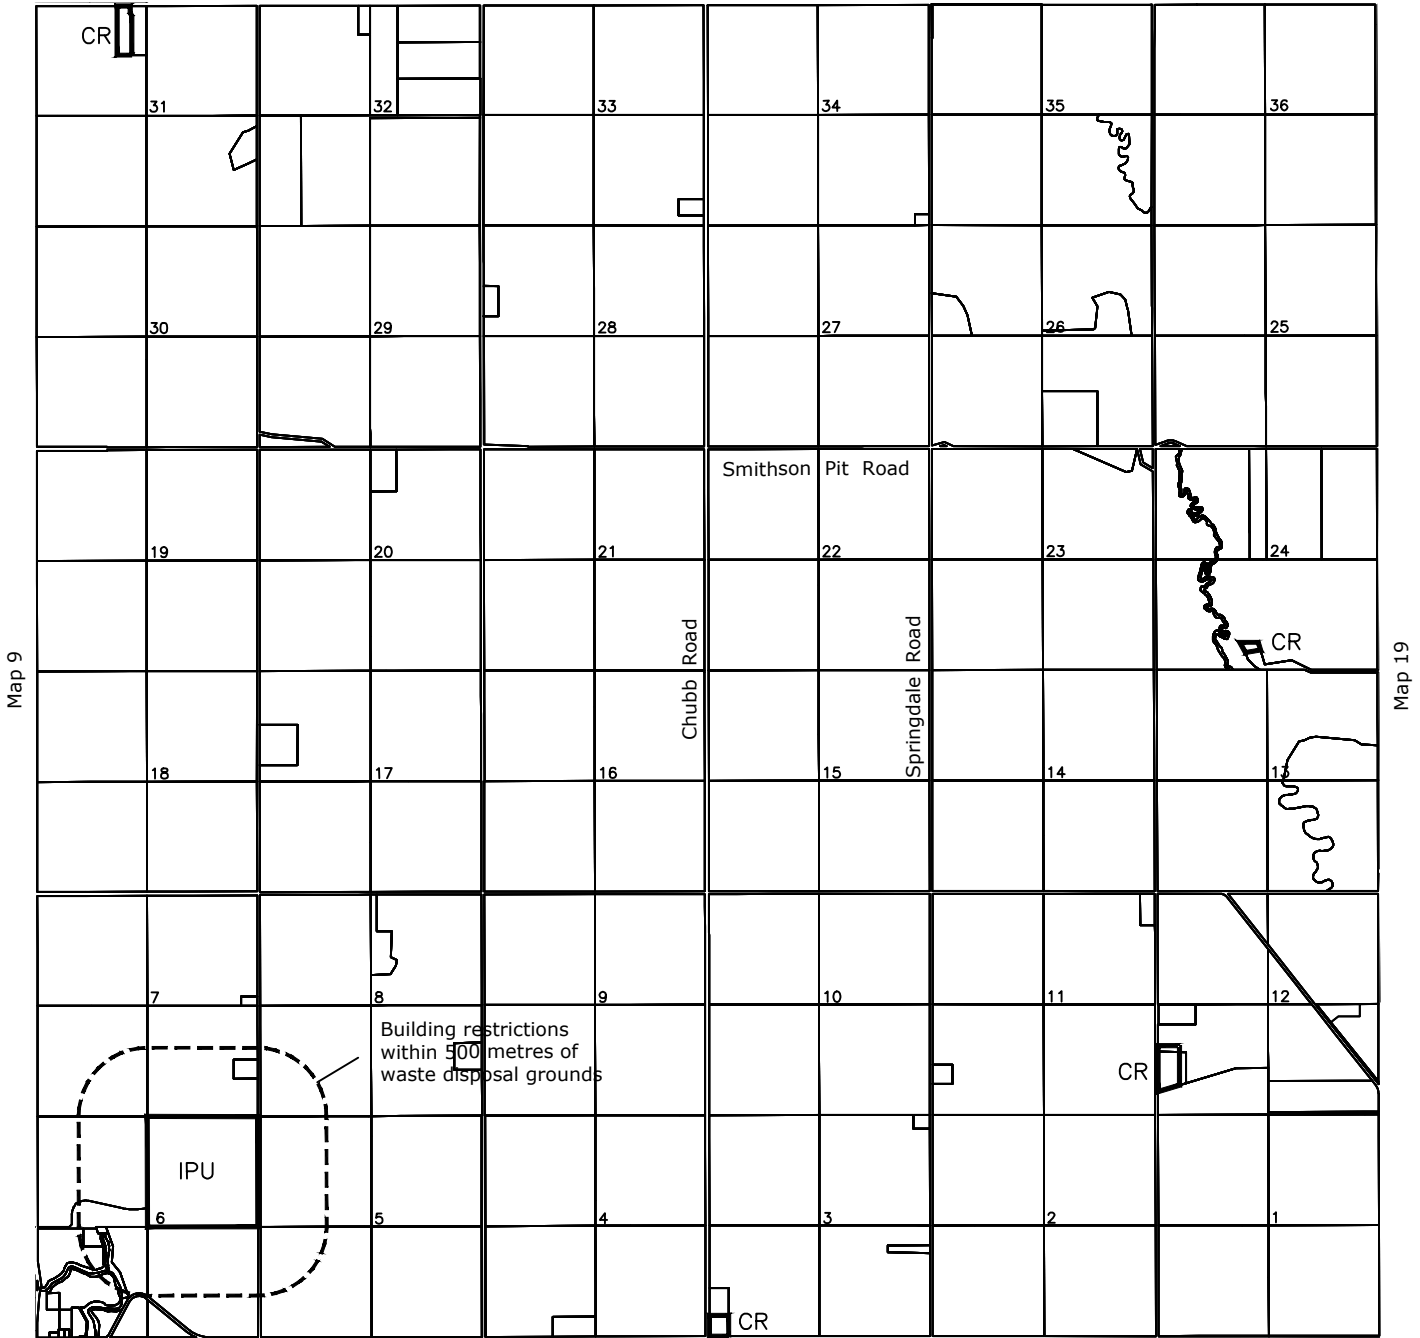

Ponoka County Land Use Bylaw 7-08-LU

Map 13

Bluffton
See detailed map

Map 15

Township 44-2 W5

AG Agricultural	LR Lake Resort	UR Urban Residential
RA Restricted Agriculture	REC Recreation	UC Urban Commercial
AS Agriculture Smallholding	RR Recreational Resort	UI Urban Industrial
CR Country Residential	RRR Recreational Vehicle Resort	IPU Institutional and Public Uses
CRH Country Residential Hobby Farm	AIR Airport	PLC Prime Location Commercial
WP Watershed Protection	RI Rural Industrial	DC Direct Control
	RC Rural Commercial	CLSA Chain Lakes Special Areas
		RMX Residential Mixed Use

All land is classified Agriculture unless marked otherwise

Map 14