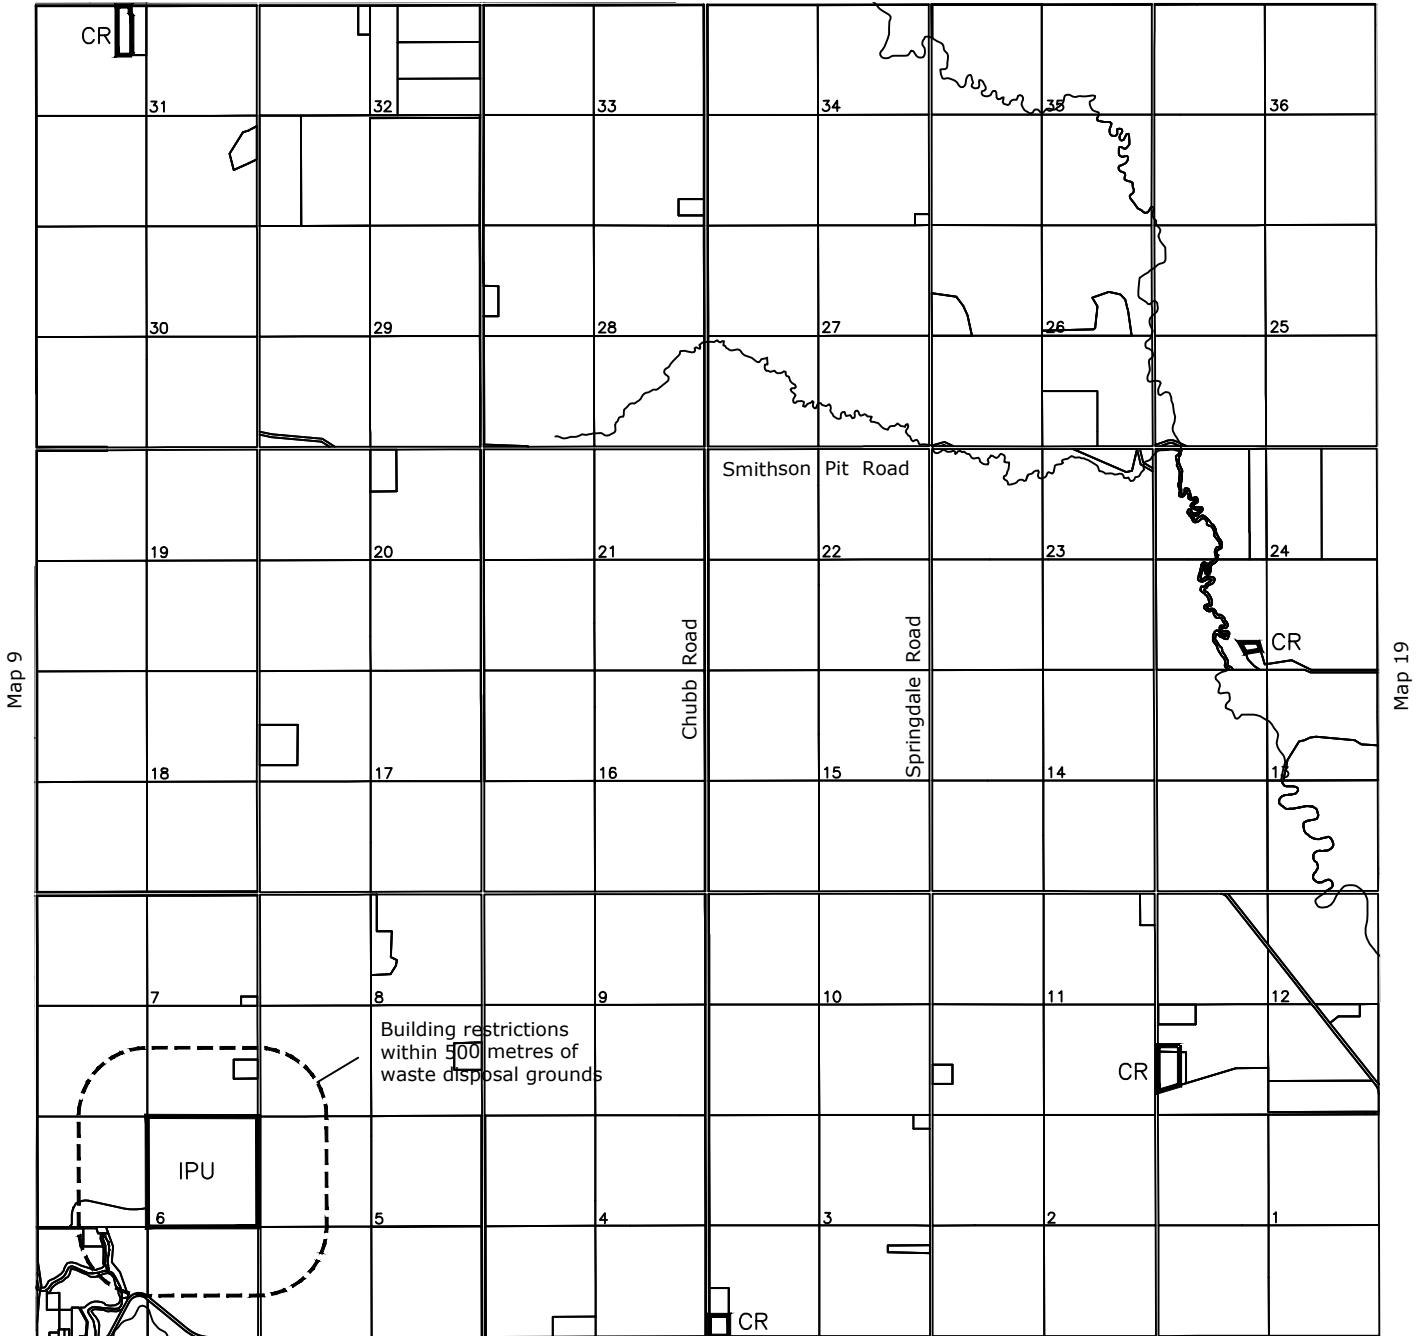

Ponoka County

Land Use Bylaw 7-08-LU

Map 13

Bluffton
See detailed map

Map 15

Township 44-2 W5

AG Agricultural	LR Lake Resort	UR Urban Residential
RA Restricted Agriculture	REC Recreation	UC Urban Commercial
AS Agriculture Smallholding	RR Recreational Resort	UI Urban Industrial
CR Country Residential	RRR Recreational Vehicle Resort	IPU Institutional and Public Uses
CRH Country Residential Hobby Farm	AIR Airport	PLC Prime Location Commercial
WP Watershed Protection	RI Rural Industrial	DC Direct Control
	RC Rural Commercial	CLSA Chain Lakes Special Areas
		RMX Residential Mixed Use

All land is classified Agriculture unless marked otherwise

Map 14

Revised Date: August 9, 2022