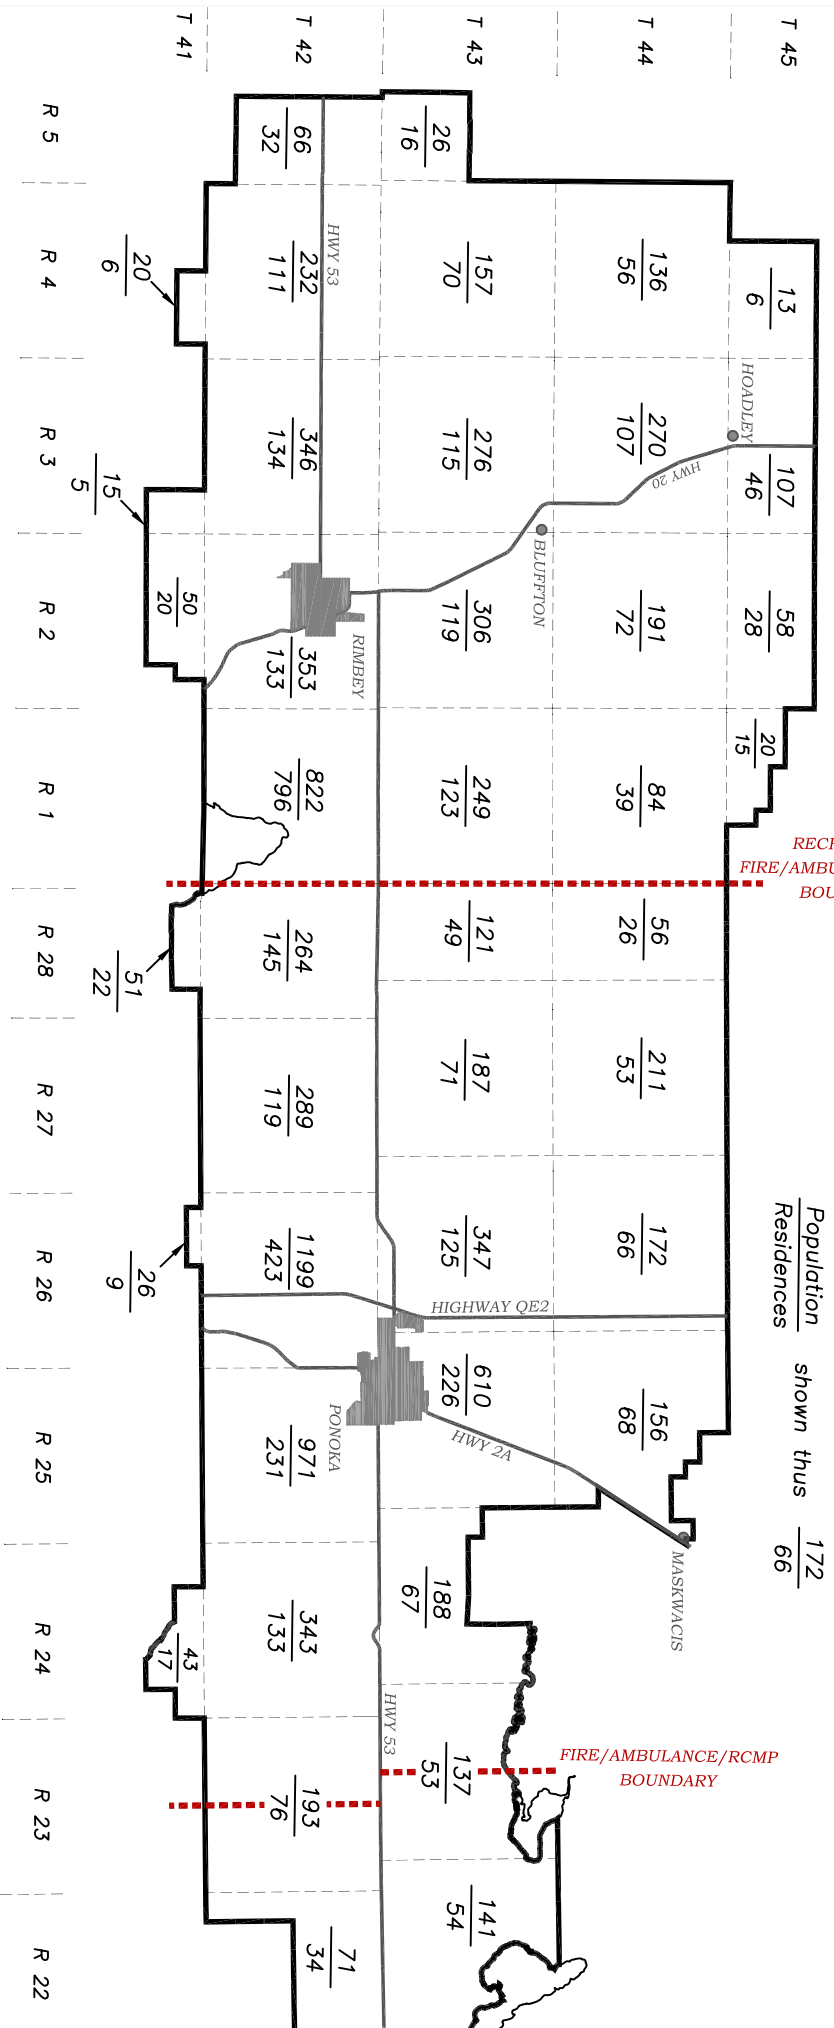

# PONOKA COUNTY

## 2016 Census

	2016 Population	2016 Residences	2011 Population
County	9806	4199	8856
Town of Ponoka	7229	3301	6778
Town of Rimbey	2567	1160	2378
SV of Parkland Beach	153	213	124
Hamlet of Maskwacis	60	22	16
Hamlet of Bluffton	143	63	157
T41 R4 includes Leedale	10	4	10
T42 R1 includes Poulsen/Sunnyside	305	263	244
T42 R26 includes M.M./Wolf Creek/Spruce Rd S	849	274	641
T42 R25 includes Centennial Centre	332	0	254