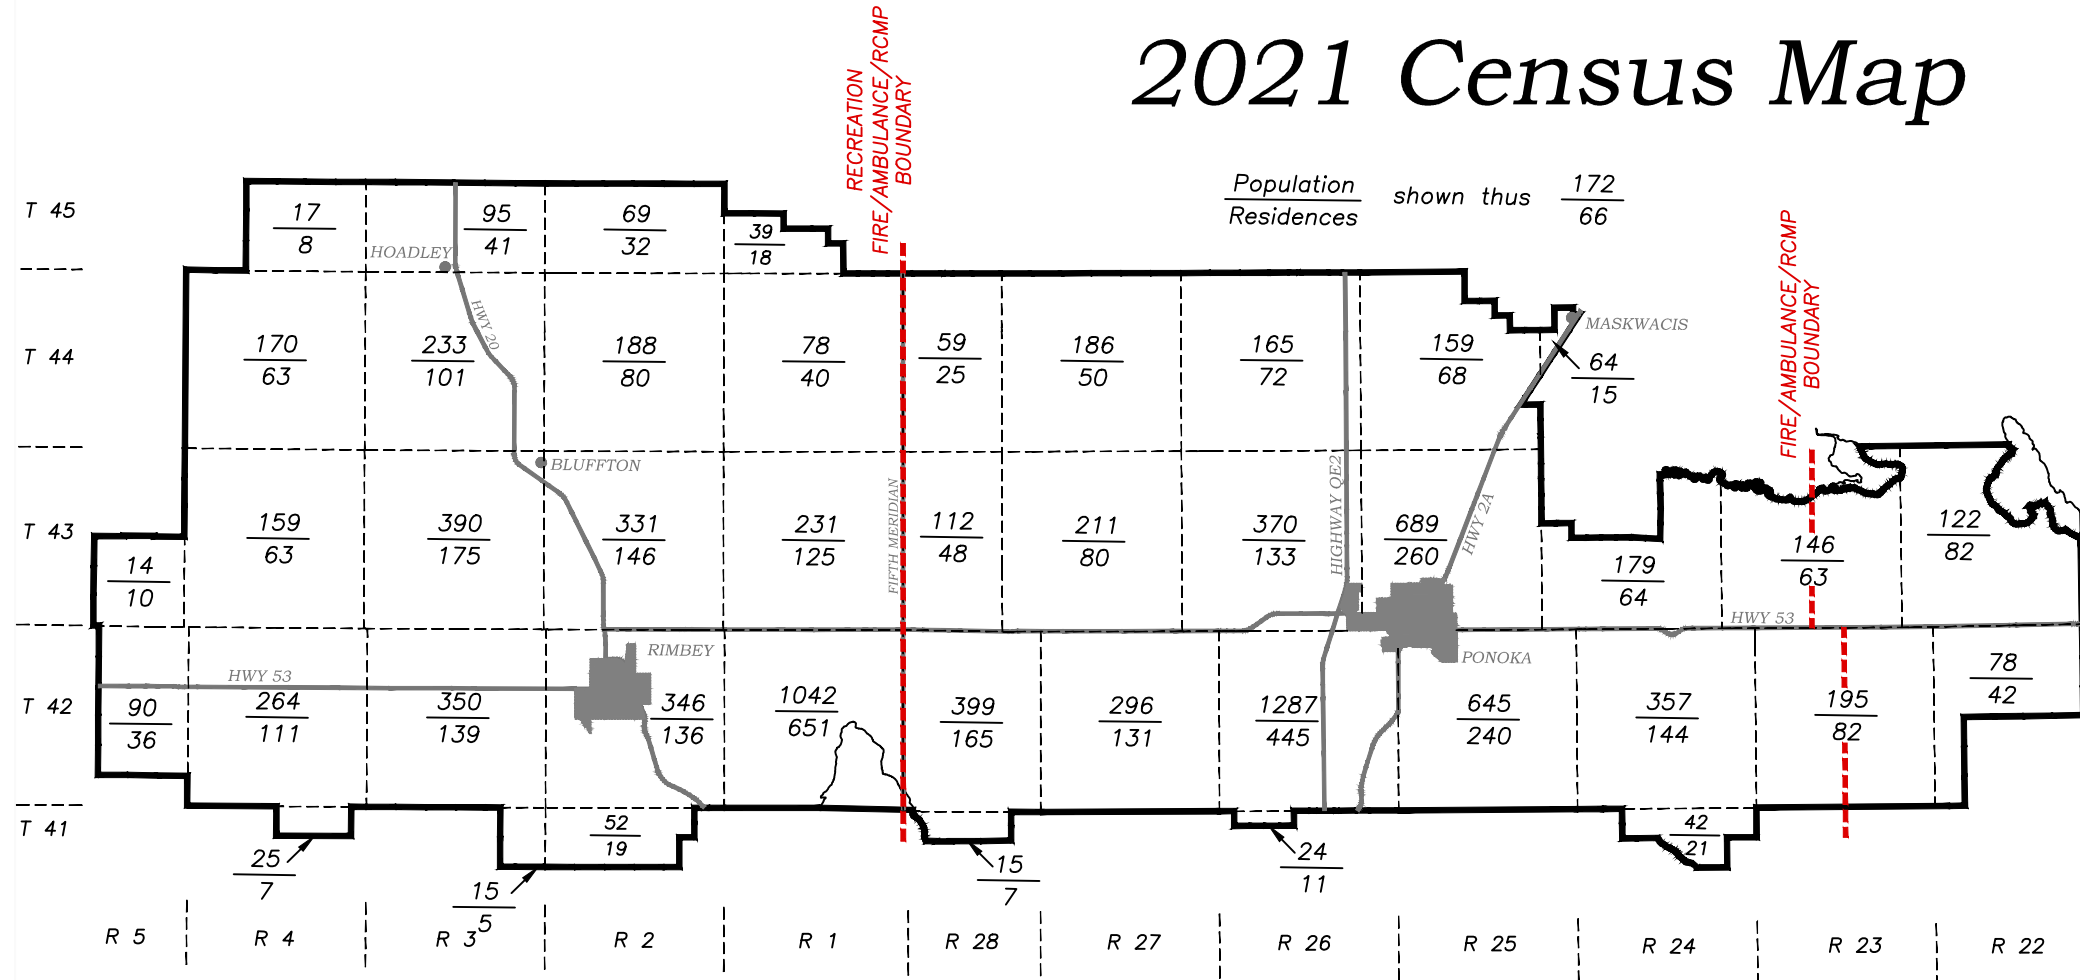

PONOKA COUNTY

2021 Census Map

	2021 Population	2021 Residences	2016 Population
County	9998	4255	9806
Town of Ponoka	7331	3340	7229
Town of Rimbey	2470	1180	2567
SV of Parkland Beach	168	232	153
Hamlet of Maskwacis	64	15	60
Hamlet of Bluffton	145	68	143
T41 R4 includes Leedale	16	6	10
T42 R1 includes Poulsen/Sunnyside	363	295	305
T42 R26 includes M.M./Wolf Creek/Spruce Rd S	933	308	849

	Population	
Recreation Area / FCSS	Ponoka	5800
	Rimbey	4198
Fire / Ambulance / RCMP Area	Ponoka	5440
	Rimbey	4198
	Bashaw	360